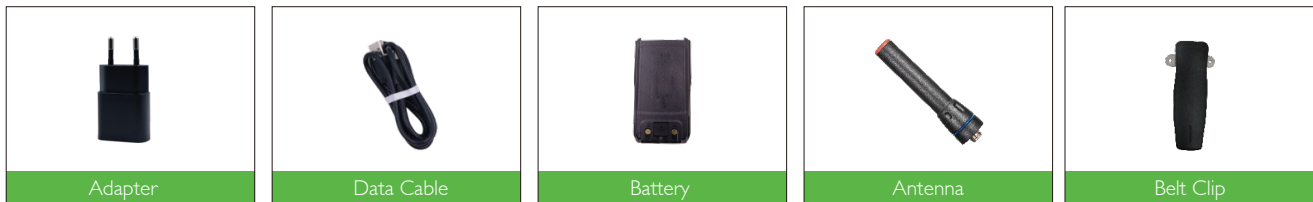

Flexible Call Features

WP60 provides various call types, such as private call/group call/all call/alarm call. It supports real-time storage of recordings to local and one-click playback or download on-line recordings through the dispatch platform.

AI-based Noise Reduction

Filter surrounding noise to deliver clearer and high-recognition voice.

High Audio output

WP60 provides clear and high audio output, which is suitable for users in noisy environments.

Multiple dispatching services

Working with dispatching platform, WP60 provides functions such as stun, kill, revive, Geo-fencing and track playback. Relevant applications can be developed to provide specific business solution.

Specification

General Specifications

Communications Mode & Frequency Band	Asia/Europe: TDD-LTE: Band 38/40/41 FDD-LTE: Band 1/3/5/7/8/20 WCDMA: Band 1/2/5/8 GSM/GPRS: Band 2/3/5/8 America: FDD-LTE: Band 2/4/5/7/12/13/17/25/26 WCDMA: Band 1/2/4/5/8 GSM/GPRS: Band 2/5
Wi-Fi	2.4/5GHz
Operating System	Android 7.0
Data Interface	Type/Mirco USB
Battery	3.7V 3600mAh (standard)/5200mAh (optional)
Dimensions	115mm*54mm*30mm
Weight	330g (Inclue Antenna &Battery)
Display	128*64 resolution , single color LCD (WP60)
Water-proof & Dust-proof	IP54
Working Temperature	-20 C ~ +60 C
Storage Temperature	-40 C ~ +85 C

Standard Accessories